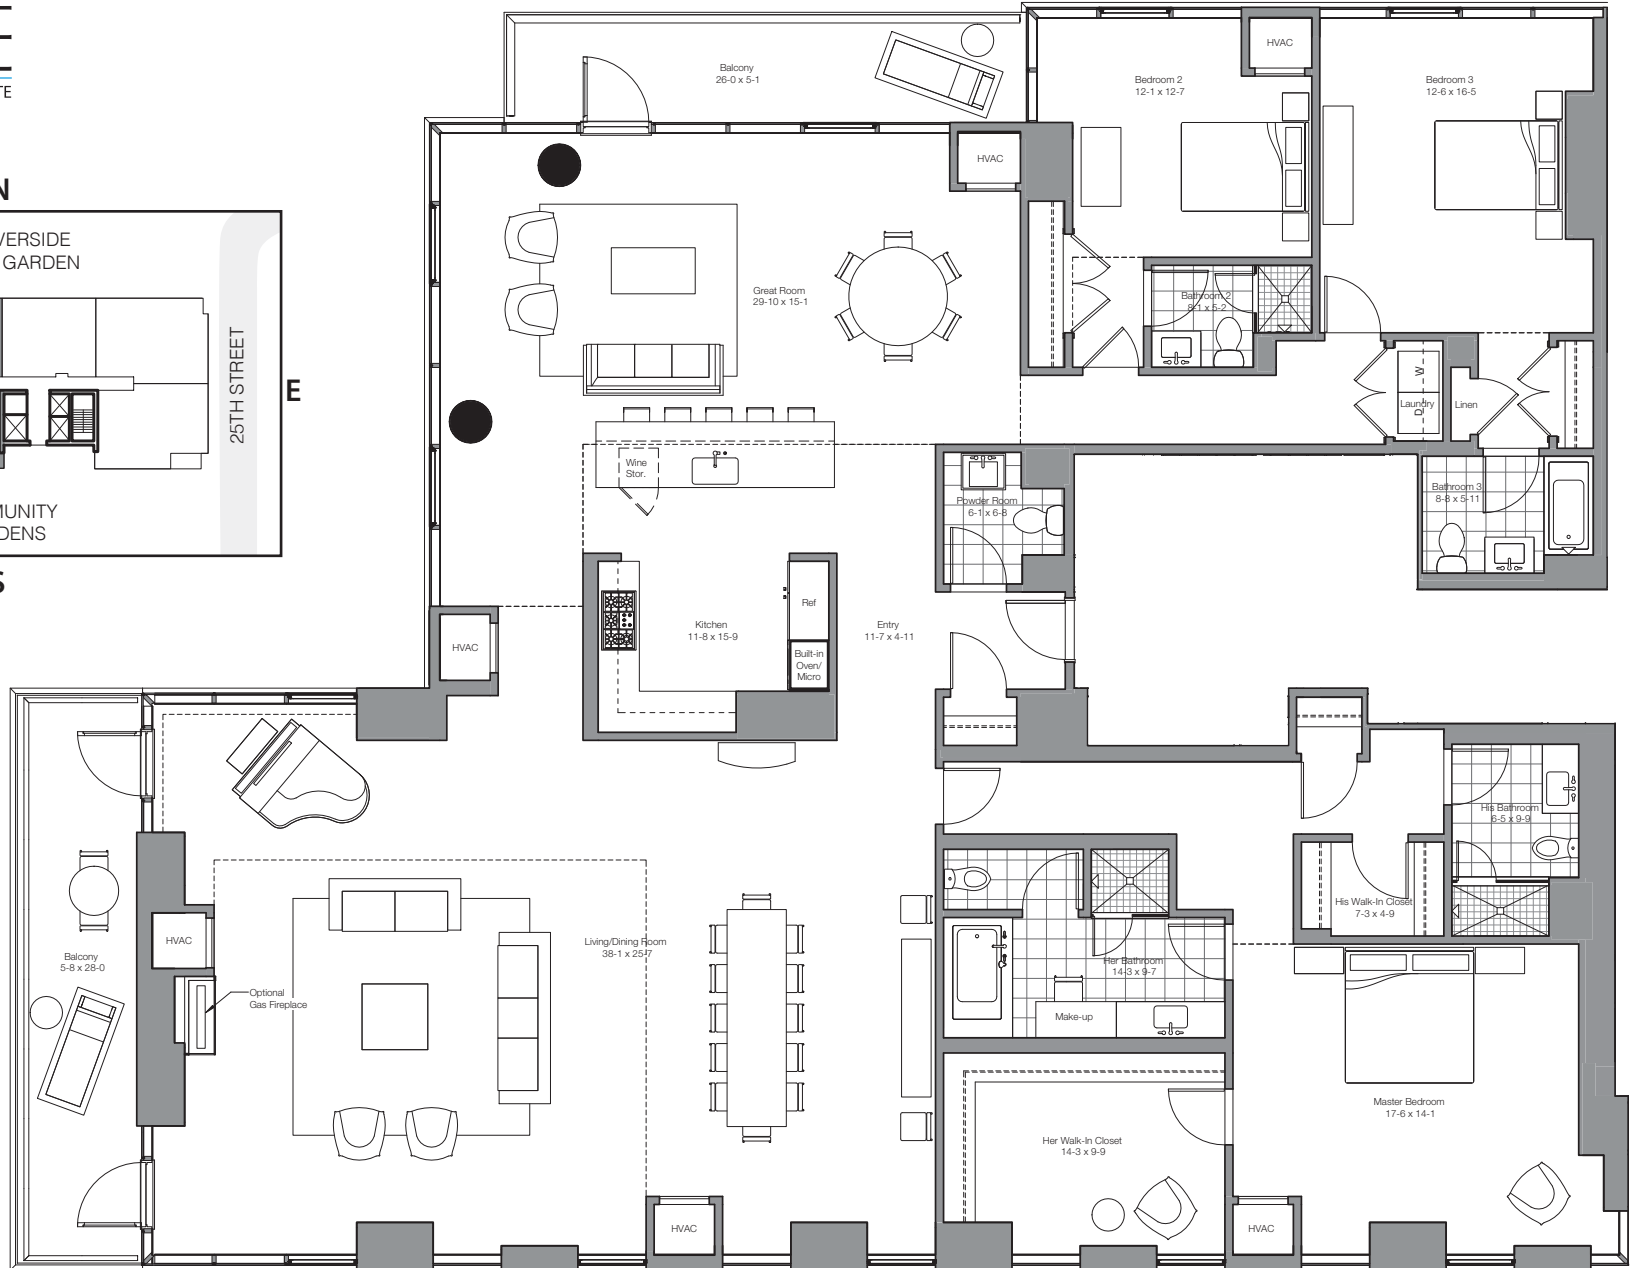

Unit 11
3 Bedroom, 4.5 Bath
3780 SF

225 South 25th Street • Phila., PA 19103
 215-600-2496 • OneRiverSideCondos.com

DRAFT Please note: Images are architect's renderings, all details and dimensions are subject to change and field variations.