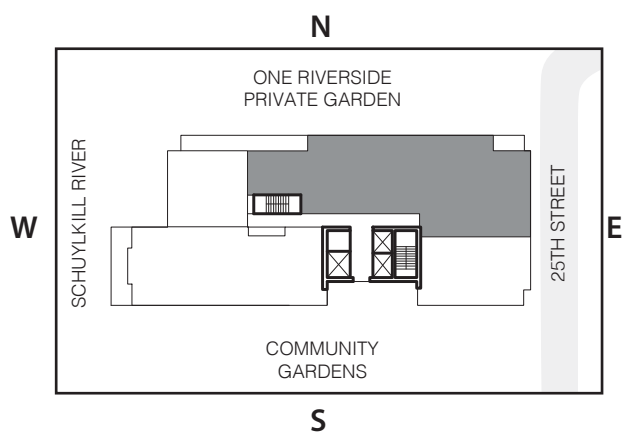

Penthouse 2101
3 Bedroom + Den, 4.5 Bath
3205 SF

225 South 25th Street • Phila., PA 19103
 215-600-2496 • OneRiverSideCondos.com