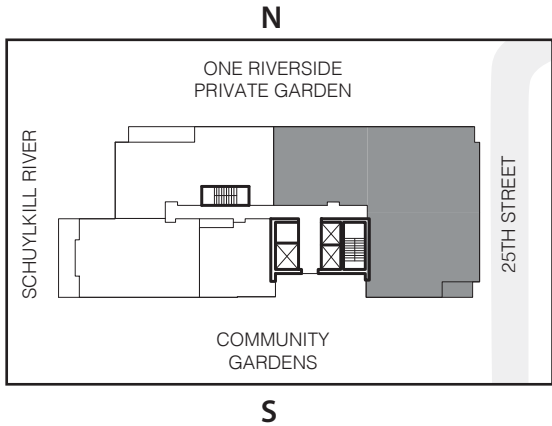

Unit 10
4 Bedroom, 4.5 Bath
3600 SF

225 South 25th Street • Phila., PA 19103
 215-600-2496 • OneRiverSideCondos.com

Unit 10, Floors 15-20
4 Bedroom, 4.5 Bath
3600 SF

225 South 25th Street • Phila., PA 19103
 215-600-2496 • OneRiverSideCondos.com