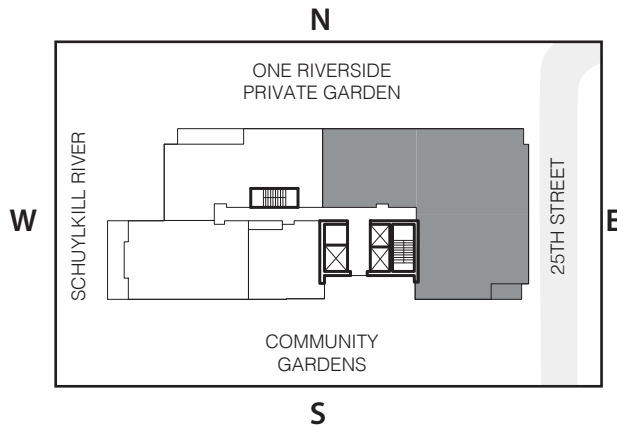

Unit 10
4 Bedroom, 4.5 Bath
3600 SF

225 South 25th Street • Phila., PA 19103
 215-600-2496 • OneRiverSideCondos.com

Unit 10, Floors 15-20
4 Bedroom, 4.5 Bath
3600 SF

225 South 25th Street • Phila., PA 19103
 215-600-2496 • OneRiverSideCondos.com