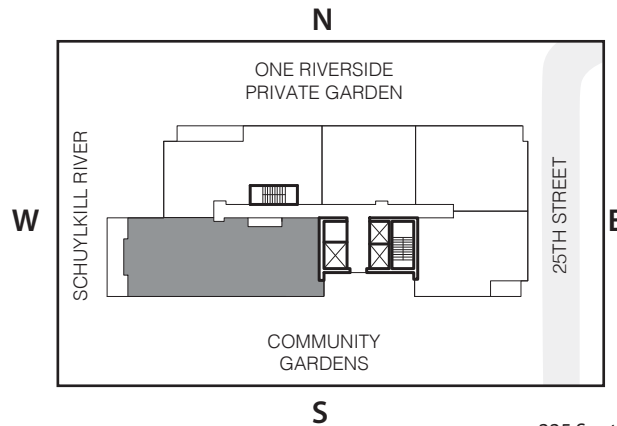

Unit 07
4 Bedroom, 4 Bath
2153 SF

225 South 25th Street • Phila., PA 19103
 215-600-2496 • OneRiverSideCondos.com

Unit 07 - Alternate
3 Bedroom + Study, 4 Bath
2153 SF

225 South 25th Street • Phila., PA 19103
 215-600-2496 • OneRiverSideCondos.com