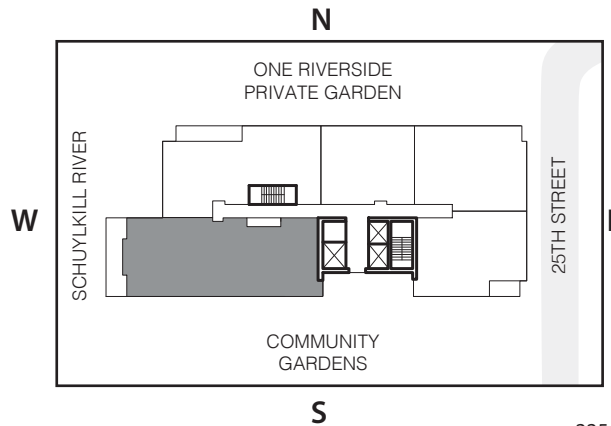

Unit 07
4 Bedroom, 4 Bath
2153 SF

225 South 25th Street • Phila., PA 19103
 215-600-2496 • OneRiverSideCondos.com

Unit 07 - Alternate
3 Bedroom + Study, 4 Bath
2153 SF

225 South 25th Street • Phila., PA 19103
 215-600-2496 • OneRiverSideCondos.com