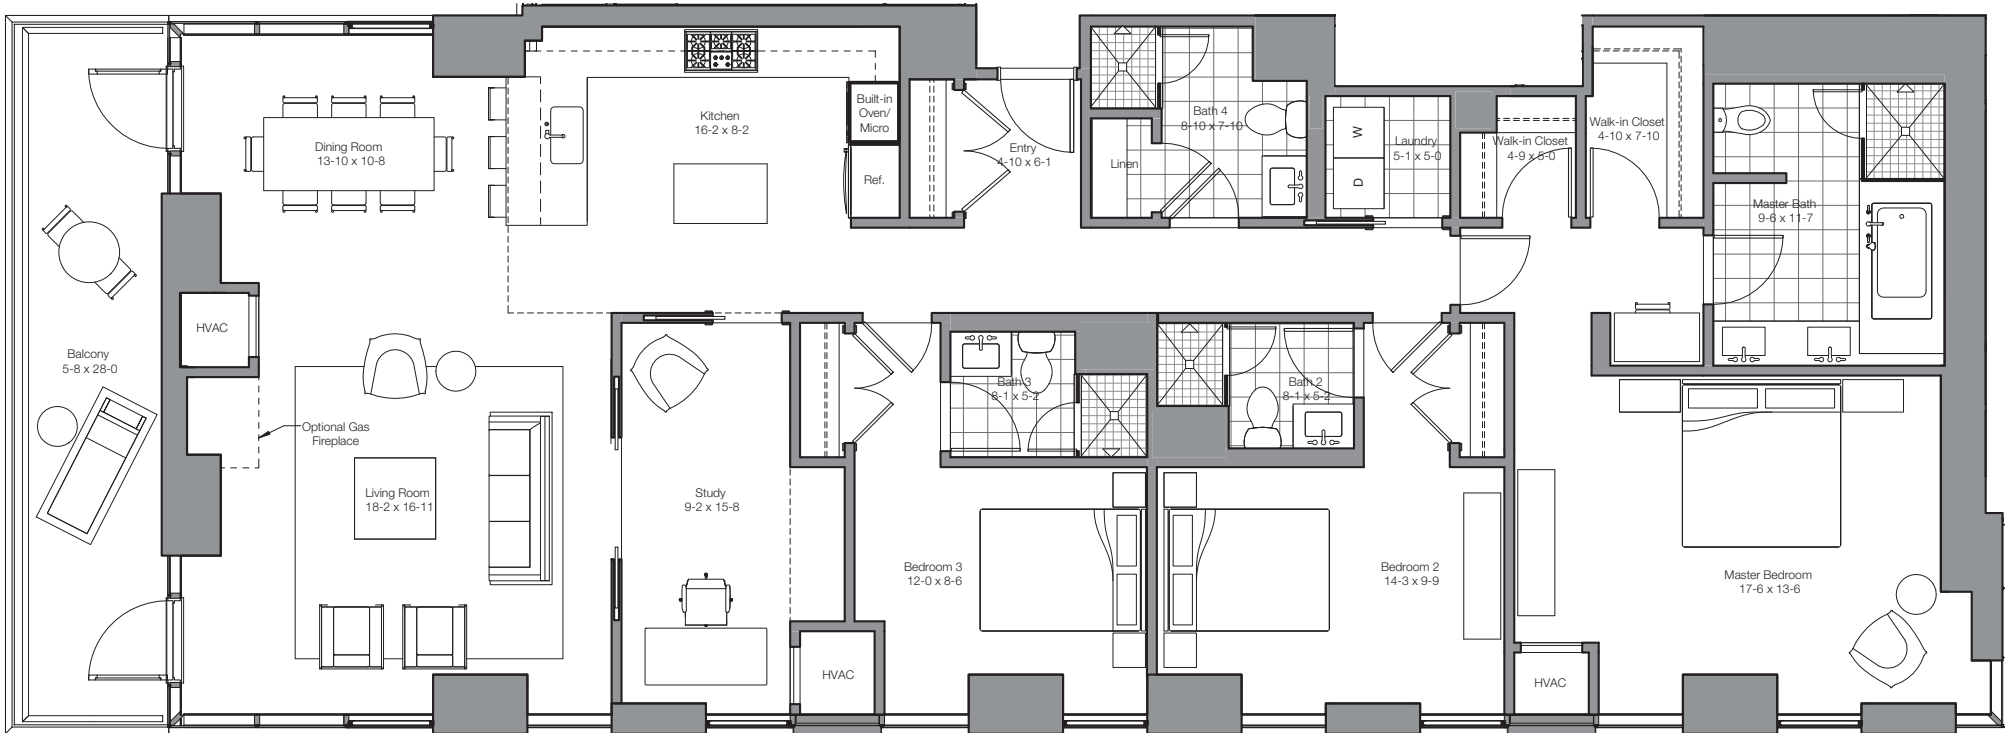

Unit 07
4 Bedroom, 4 Bath
2153 SF

225 South 25th Street • Phila., PA 19103
 215-600-2496 • OneRiverSideCondos.com

Unit 07 - Alternate
3 Bedroom + Study, 4 Bath
2153 SF

225 South 25th Street • Phila., PA 19103
 215-600-2496 • OneRiverSideCondos.com