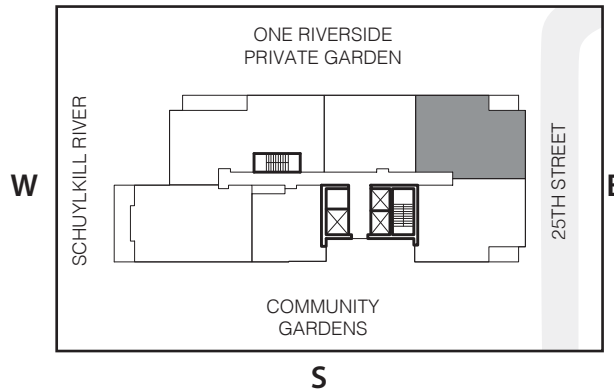

Unit 03
2 Bedroom, 2.5 Bath
1227 SF

225 South 25th Street • Phila., PA 19103
 215-600-2496 • OneRiverSideCondos.com

DRAFT Please note: Images are architect's renderings, all details and dimensions are subject to change and field variations.