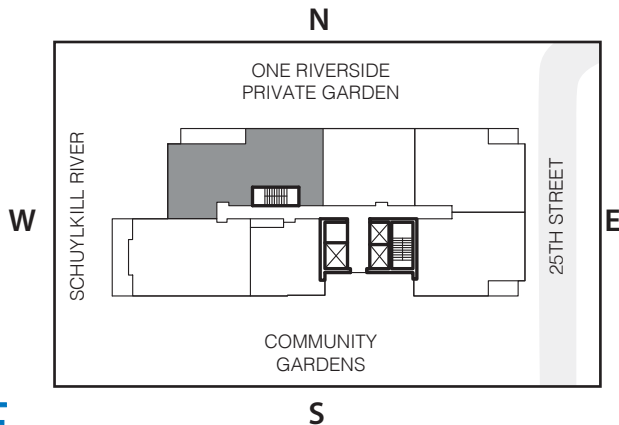

225 South 25th Street • Phila., PA 19103
 215-600-2496 • OneRiversideCondos.com

Unit 01 Alternate
2 Bedroom, 2.5 Bath
1544 SF

225 South 25th Street • Phila., PA 19103
 215-600-2496 • OneRiverSideCondos.com